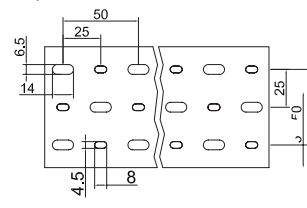

更多选择:量大可按需求生产所需规格或定制长度.例:HVDR8080T/HF(L=1.7M)

Wide slot/finger design provides greater sidewall rigidity and can be used with a wide range of wire bundle sizes.
 Certificates:UL CE:EN50085 RoHS,REACH. Made of rigid Halogen free PCABS
 Work temperature:-40 °c to 110 °c
 UL94 Flammability Rating of V-0
 Provided with mounting holes
 Available color:gray,white,blue,black and other special colors
 Special length come with MOQ request

DIN5510

说明:本系列16/35/45/65/75为非标产品。

This series is 16/35/45/65/75,they are not standard products

样式:16mm-72mm宽
 Style:Width from 16mm to 72mm

大小孔型号/Eu hole size: VDR4060F/614

样式:75mm-140mm宽
 Style:Width from 75mm to 140mm