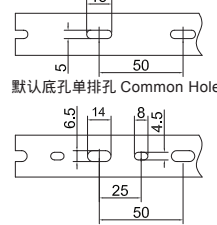

更多选择:量大可按需求生产所需规格或定制长度.例:HVDR8080T/HF(L=1.7M)

Wide slot/finger design provides greater sidewall rigidity and can be used with a wide range of wire bundle sizes.
 Certificates:UL CE:EN50085 RoHS,REACH. Made of rigid Halogen free PCABS
 Work temperature:-40 °c to 110 °c
 UL94 Flammability Rating of V-0
 Provided with mounting holes
 Available color:gray,white,blue,black and other special colors
 Special length come with MOQ request

DIN5510

说明:本系列16/35/45/65/75为非标产品。

This series is 16/35/45/65/75,they are not standard products

样式:16mm-72mm宽
 Style:Width from 16mm to 72mm

大小孔型号/Eu hole size: VDR4060F/614

样式:75mm-140mm宽
 Style:Width from 75mm to 140mm